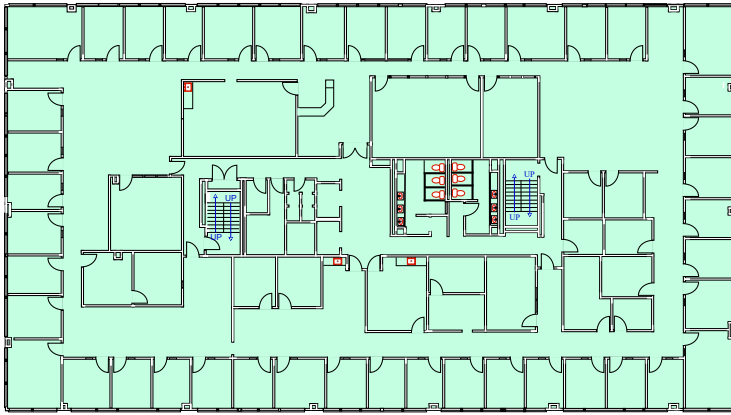

OFFICE SUITES AVAILABLE FOR LEASE AT

ACADEMY CENTER

7175 W. JEFFERSON, LAKEWOOD 80235

Suites Currently Available:

3rd Floor 17,920 RSF
WILL DIVIDE

Suite 2700, Suite 2400, & Suite 2200
2200 & 2400 CAN COMBINE FOR 5,656 RSF

Suite 1700 & Suite 1600
CAN COMBINE FOR 4,836 RSF

Suite 4650
1,227 RSF

Suite 1100
1,948 RSF

Suite 1300
2,227 RSF

The Summit Group, Inc.

FOR MORE INFORMATION, CONTACT:

Greg Johnson 303.991.1952
gjohnson@summitgroupdenver.com