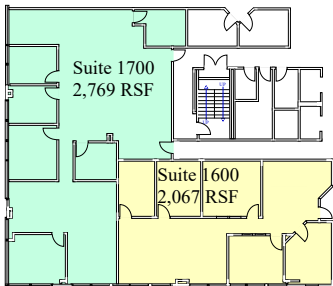

OFFICE SUITES AVAILABLE FOR LEASE AT

ACADEMY CENTER

7175 W. JEFFERSON, LAKEWOOD 80235

Suites Currently Available:

3rd Floor 17,920 RSF
WILL DIVIDE

Suite 2700, Suite 2400, & Suite 2200
2200 & 2400 CAN COMBINE FOR 5,656 RSF

Suite 1700 & Suite 1600
CAN COMBINE FOR 4,836 RSF

Suite 4650
1,227 RSF

Suite 1100
1,948 RSF

Suite 1300
2,227 RSF

The Summit Group, Inc.

FOR MORE INFORMATION, CONTACT:

Greg Johnson 303.991.1952
gjohnson@summitgroupdenver.com