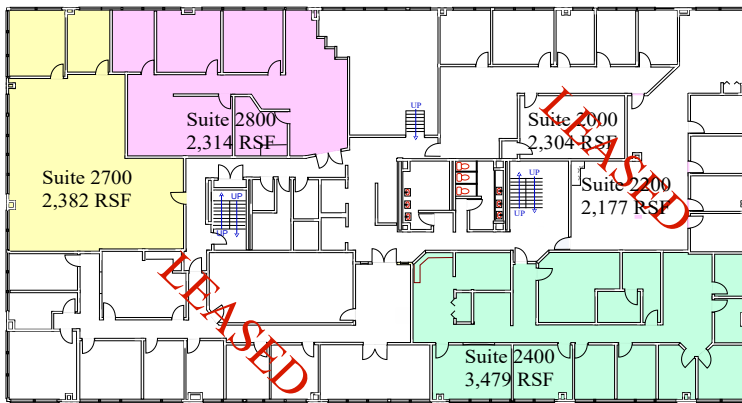

OFFICE SUITES AVAILABLE FOR LEASE AT

ACADEMY CENTER

7175 W. JEFFERSON, LAKEWOOD 80235

Suites Currently Available:

3rd Floor 17,920 RSF
WILL DIVIDE

Suite 2700, Suite 2400, & Suite 2200
2200 & 2400 CAN COMBINE FOR 5,656 RSF

Suite 1700 & Suite 1600
CAN COMBINE FOR 4,836 RSF

Suite 4650
1,227 RSF

Suite 1100
1,948 RSF

Suite 1300
2,227 RSF

The Summit Group, Inc.

FOR MORE INFORMATION, CONTACT:

Greg Johnson 303.991.1952
gjohnson@summitgroupdenver.com