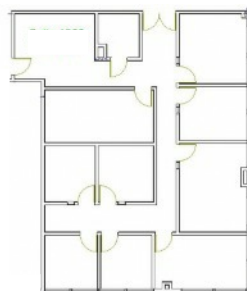

OFFICE SUITES AVAILABLE FOR LEASE AT

ACADEMY CENTER

7175 W. JEFFERSON, LAKEWOOD 80235

Suites Currently Available:

3rd Floor 17,920 RSF
WILL DIVIDE

Suite 2700, Suite 2400, & Suite 2200
2200 & 2400 CAN COMBINE FOR 5,656 RSF

Suite 1700 & Suite 1600
CAN COMBINE FOR 4,836 RSF

Suite 4650
1,227 RSF

Suite 1100
1,948 RSF

Suite 1300
2,227 RSF

The Summit Group, Inc.

FOR MORE INFORMATION, CONTACT:

Greg Johnson 303.991.1952
gjohnson@summitgroupdenver.com