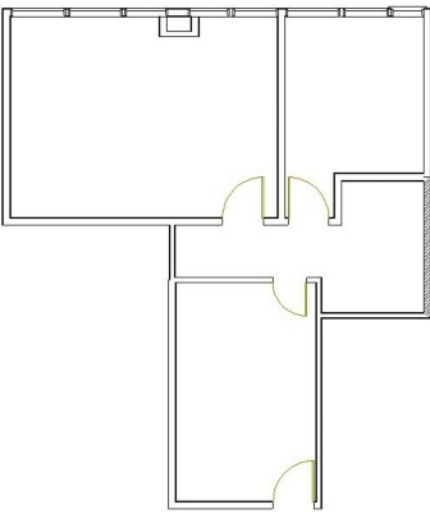

OFFICE SUITES AVAILABLE FOR LEASE AT

CONCORDE PLACE

7208 S. TUCSON WY, CENTENNIAL 80112

Suite 150/170
1,364/1195 RSF
2559 RSF Combined

Suite 155
887 RSF

Suite 230 **Suite 220**
1200 RSF 770 RSF
Can be combined for 1970 RSF