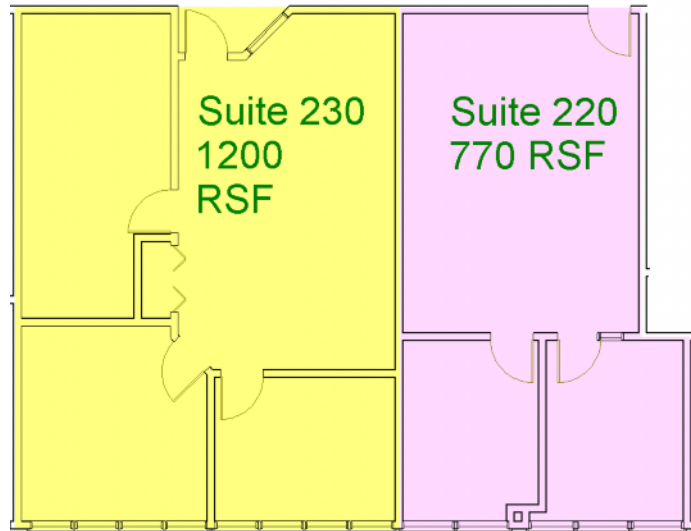

OFFICE SUITES AVAILABLE FOR LEASE AT

CONCORDE PLACE

7208 S. TUCSON WY, CENTENNIAL 80112

Suite 150/170
1,364/1195 RSF
2559 RSF Combined

Suite 155
887 RSF

Suite 230 **Suite 220**
1200 RSF 770 RSF
Can be combined for 1970 RSF