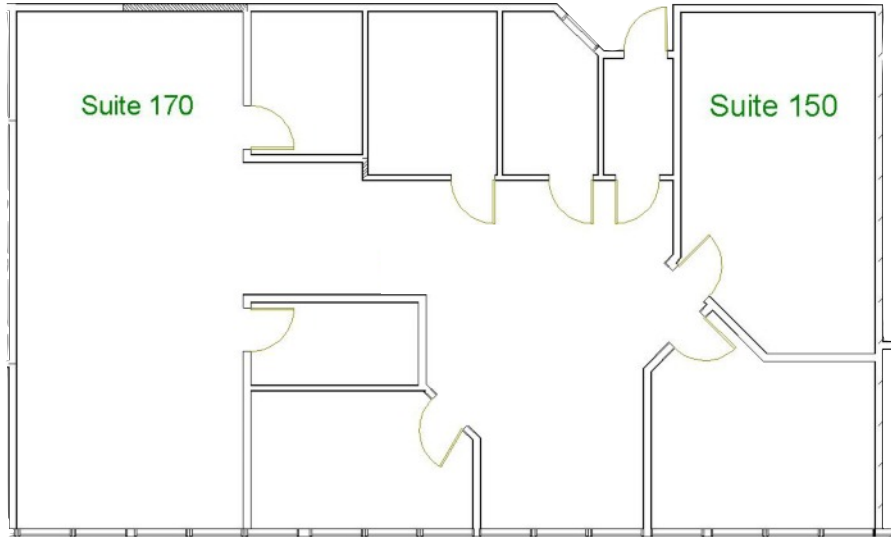

OFFICE SUITES AVAILABLE FOR LEASE AT

CONCORDE PLACE

7208 S. TUCSON WY, CENTENNIAL 80112

Suite 150/170
1,364/1195 RSF
2559 RSF Combined

Suite 155
887 RSF

Suite 230 **Suite 220**
1200 RSF 770 RSF
Can be combined for 1970 RSF