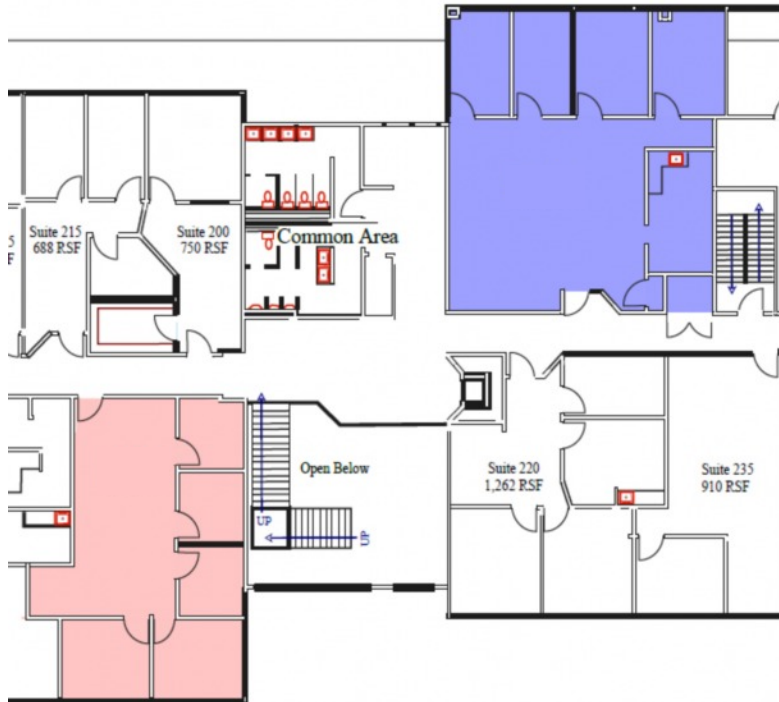

# REVERE PLACE

6551 S. REVERE PKWY, CENTENNIAL  
80111

1,458 – 1,975 RSF AVAILABLE  
**\$16.00 - \$17.50/RSF**

**COMMON AREAS RECENTLY  
RENOVATED**

**BUILDING FEATURES INCLUDE:**

- Spec suite available
- Common conference room
- Showers and lockers
- Comcast cable

Suites Currently Available (Shown in Color):

Suite 112  
1,503 RSF

Suite 160  
1,635 RSF

Suite 205  
1,975 RSF

Suite 225  
1,458 RSF

The Summit Group, Inc.

FOR MORE INFORMATION, CONTACT:

Greg Johnson 303.991.1952  
gjohnson@wheelhousecommercial.com