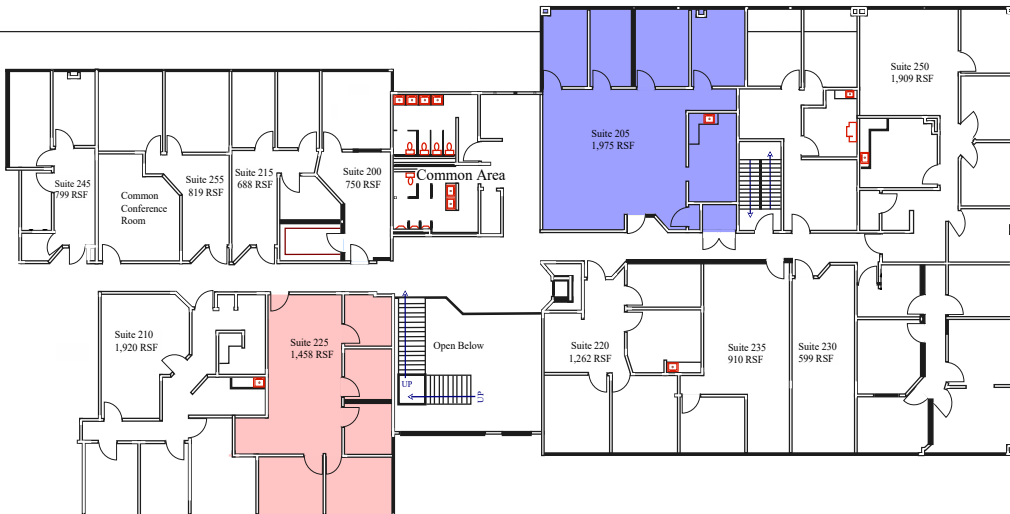

OFFICE SUITES AVAILABLE FOR LEASE AT
REVERE PLACE
6551 S. REVERE PKWY, CENTENNIAL 80111

Suites Currently Available (Shown in Color):

The Summit Group, Inc.

FOR MORE INFORMATION, CONTACT:

Greg Johnson 303.991.1952

gjohnson@wheelhousecommercial.com