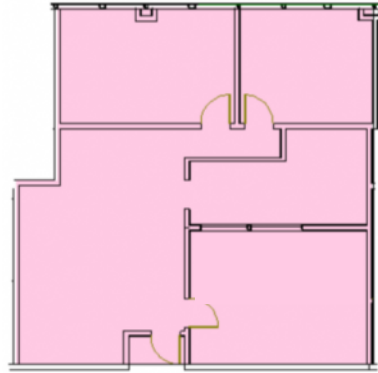

Suite 160
1,635 RSF