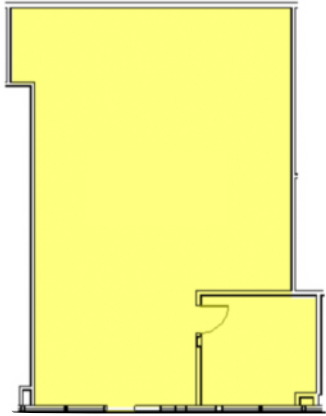

OFFICE SUITES AVAILABLE FOR LEASE AT
REVERE PLACE
6551 S. REVERE PKWY, CENTENNIAL 80111

Suites Currently Available (Shown in Color):

Suite 112
1,503 RSF